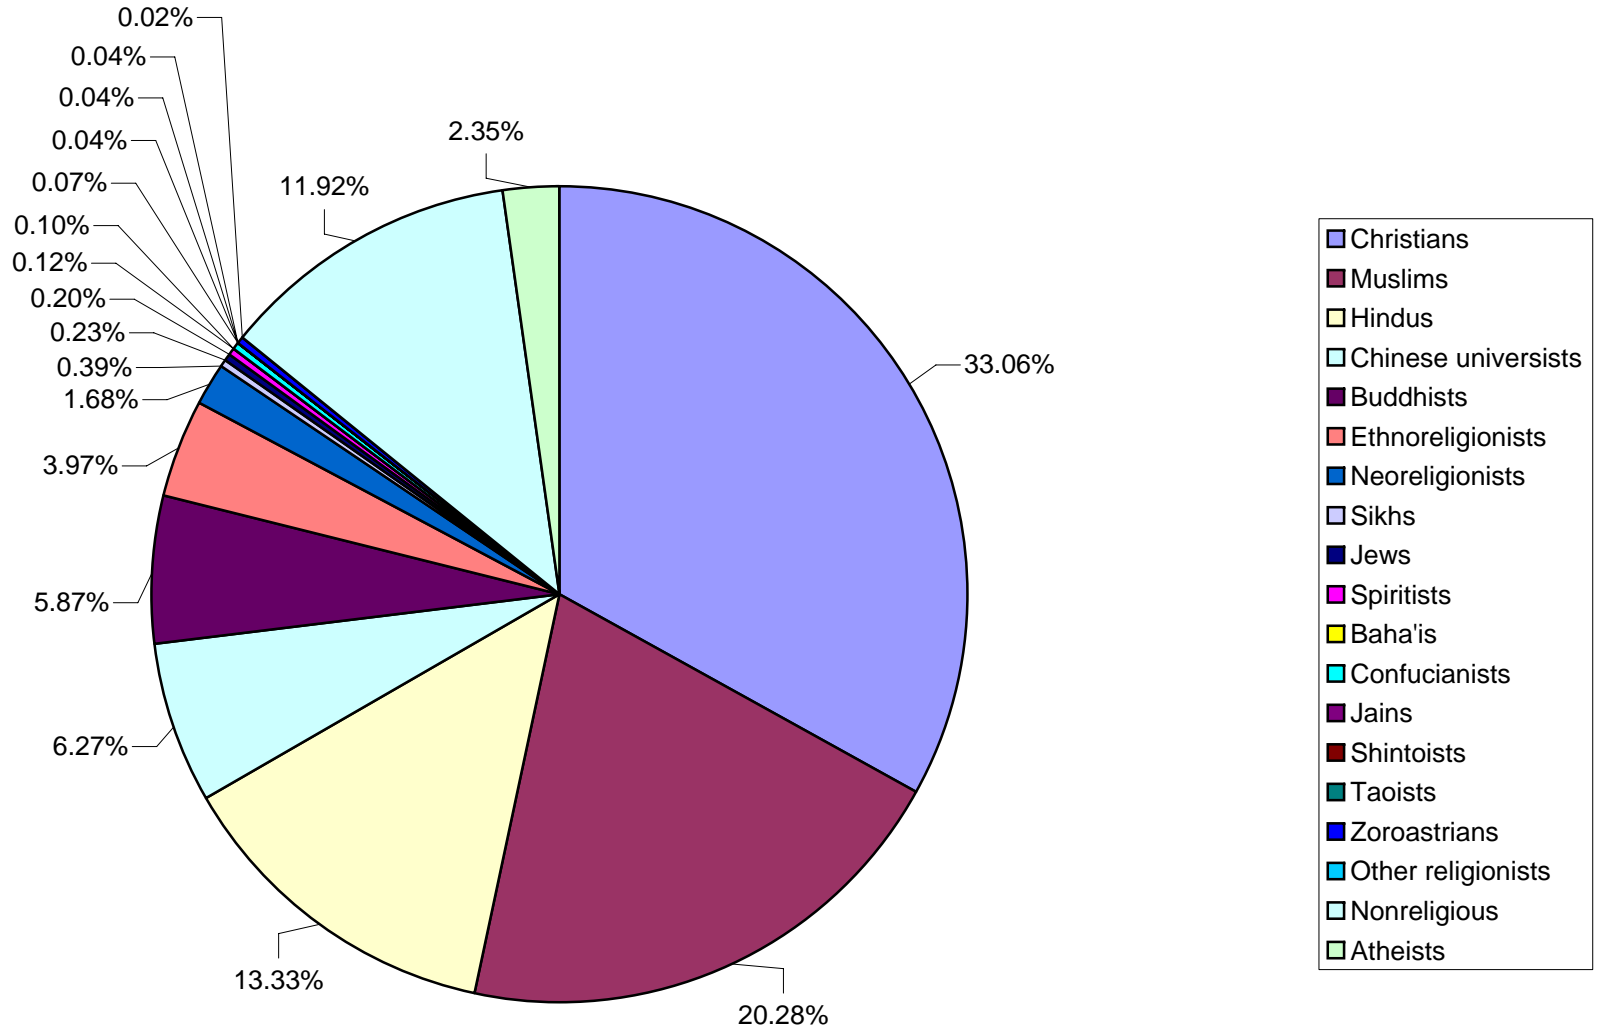

**Worldwide percentage of Adherents by Religion (mid 2005)**

<b>Religion</b>	<b>Adherents</b>	<b>Percentage</b>
Christians	2,133,806,000	33.0636699932094000
Muslims	1,308,941,000	20.2822530560798000
Hindus	860,133,000	13.3279003162749000
Chinese universists	404,921,900	6.2743305036274800
Buddhists	378,808,000	5.8696913884334700
Ethnoreligionists	256,332,000	3.9719059074252100
Neoreligionists	108,131,200	1.6755104788203400
Sikhs	25,377,700	0.3932315768100150
Jews	15,073,000	0.2335585792746130
Spiritists	13,030,500	0.2019097105578080
Baha'is	7,650,000	0.1185379905427450
Confucianists	6,470,900	0.1002676448370000
Jains	4,589,800	0.0711196952932143
Shintoists	2,789,200	0.0432191063035063
Taoists	2,734,000	0.0423637733521391
Zoroastrians	2,648,000	0.0410311894061684
Other religionists	1,200,000	0.0185941945949403
Nonreligious	769,379,000	11.9216523693838000
Atheists	151,612,000	2.3492525257734100
<b>Total population</b>	<b>6,453,627,200</b>	<b>100.0000000000000000</b>